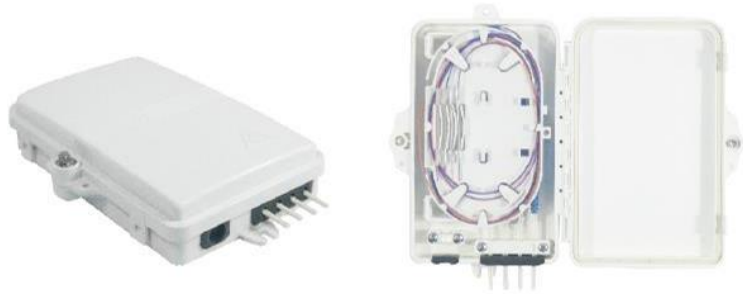

FTTH BOX-1 CORE

FEATURE

Applicable for SC adaptor, 1 Core

ABS Material, 115*86*23mm

Indoor Wall-Mounted

FEATURE

Applicable for SC adaptor, 1 Core

ABS Material, 148*89*16mm

Indoor Wall-Mounted

FEATURE

Applicable for SC adaptor, 1 Core

ABS Material, 150*120*37mm

Indoor Wall-Mounted

FTTH BOX-2 CORES

FEATURE

Applicable for SC adaptors, 2 Cores

ABS Material, 105*82.5*22.5mm

Indoor Wall-Mounted

FTTH BOX-2 CORES

FEATURE

Applicable for SC adaptors, 2 Cores

PC+ABS Material, 165*105*30mm

Indoor/Outdoor Wall-Mounted

FEATURE

Applicable for SC adaptors, 2 Cores

ABS Material, 130*84*24mm

Indoor Wall-Mounted

FEATURE

Applicable for SC adaptors, 2 Cores

ABS Material, 123*80*27mm

Indoor Wall-Mounted

FTTH BOX-4 CORES