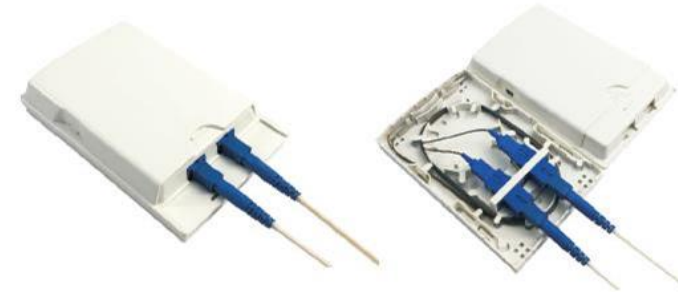

FTTH BOX-1 CORE

FEATURE

Applicable for SC adaptor, 1 Core

ABS Material, 115*86*23mm

Indoor Wall-Mounted

FEATURE

Applicable for SC adaptor, 1 Core

ABS Material, 148*89*16mm

Indoor Wall-Mounted

FEATURE

Applicable for SC adaptor, 1 Core

ABS Material, 150*120*37mm

Indoor Wall-Mounted

FTTH BOX-2 CORES

FEATURE

Applicable for SC adaptors, 2 Cores

ABS Material, 105*82.5*22.5mm

Indoor Wall-Mounted

FTTH BOX-2 CORES

FEATURE

Applicable for SC adaptors, 2 Cores

PC+ABS Material, 165*105*30mm

Indoor/Outdoor Wall-Mounted

FEATURE

Applicable for SC adaptors, 2 Cores

ABS Material, 130*84*24mm

Indoor Wall-Mounted

FEATURE

Applicable for SC adaptors, 2 Cores

ABS Material, 123*80*27mm

Indoor Wall-Mounted

FTTH BOX-4 CORES