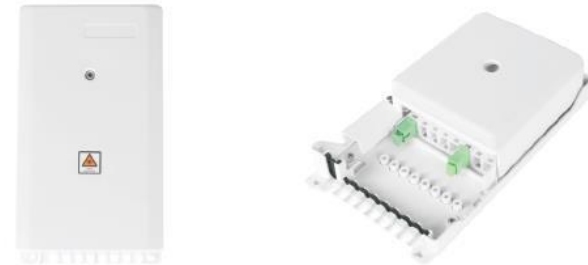

FTTH BOX-6/8 CORES

FEATURE

Applicable for SC adaptors, 6 Cores

PC+ABS Material, 185*120*38mm

Indoor/Outdoor Wall-Mounted

FEATURE

Applicable for SC adaptors, 8 Cores

ABS Material, 231*125*50mm

Indoor Wall-Mounted

FEATURE

Applicable for 8 Cores

ABS Material, 198*129.5*29mm

Indoor Wall-Mounted