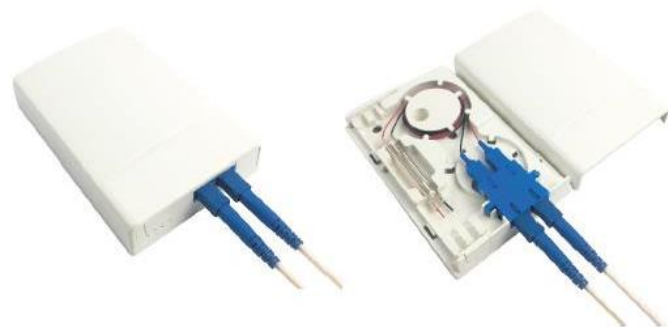

FTTH BOX-1 CORE

FEATURE

Applicable for SC adaptor, 1 Core

ABS Material, 115*86*23mm

Indoor Wall-Mounted

FEATURE

Applicable for SC adaptor, 1 Core

ABS Material, 148*89*16mm

Indoor Wall-Mounted

FEATURE

Applicable for SC adaptor, 1 Core

ABS Material, 150*120*37mm

Indoor Wall-Mounted

FTTH BOX-2 CORES

FEATURE

Applicable for SC adaptors, 2 Cores

ABS Material, 105*82.5*22.5mm

Indoor Wall-Mounted

FTTH BOX-2 CORES

FEATURE

Applicable for SC adaptors, 2 Cores

PC+ABS Material, 165*105*30mm

Indoor/Outdoor Wall-Mounted

FEATURE

Applicable for SC adaptors, 2 Cores

ABS Material, 130*84*24mm

Indoor Wall-Mounted

FEATURE

Applicable for SC adaptors, 2 Cores

ABS Material, 123*80*27mm

Indoor Wall-Mounted

FTTH BOX-4 CORES