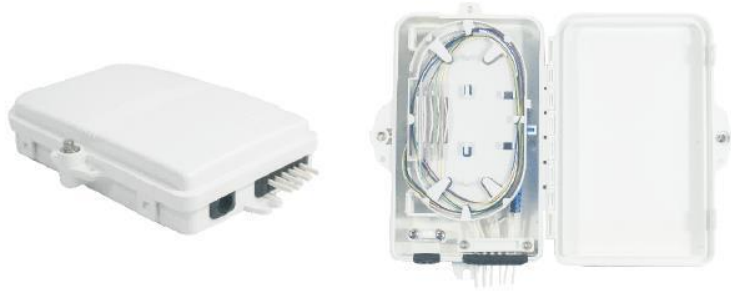

FTTH BOX-1 CORE

FEATURE

Applicable for SC adaptor, 1 Core

ABS Material, 115*86*23mm

Indoor Wall-Mounted

FEATURE

Applicable for SC adaptor, 1 Core

ABS Material, 148*89*16mm

Indoor Wall-Mounted

FEATURE

Applicable for SC adaptor, 1 Core

ABS Material, 150*120*37mm

Indoor Wall-Mounted

FTTH BOX-2 CORES

FEATURE

Applicable for SC adaptors, 2 Cores

Applicable for SC adaptors, 2 Cores

ABS Material, 130*84*24mm

Indoor Wall-Mounted

FEATURE

Applicable for SC adaptors, 2 Cores

ABS Material, 123*80*27mm

Indoor Wall-Mounted

FTTH BOX-4 CORES

FEATURE

Applicable for SC adaptors, 4 Cores

ABS Material, 164*90*24mm

Indoor Wall-Mounted

FTTH BOX-6/8 CORES

FEATURE

Applicable for SC adaptors, 6 Cores

PC+ABS Material, 185*120*38mm